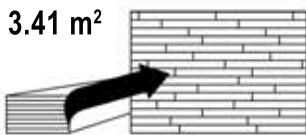

POLARWOOD

Collection Space

3
STRIP

ASH SATURN

ARTICLE

Ash, 3 strip, light brushing, grey oil

3031318162021124

Board thickness (mm):	14	Light brushing 3-strip board made from ash with grey oil treatment. Allowed: strong shade unevenness; rare dark strips and traces; rare stain; rare live knots. Installation method: Floating/glue down. Changes under UV radiation: Color deepens over time. Floor heating: Suitable.
Width (mm):	188	
Length (mm):	2266	
Single board area (m ²):	0,43	
Boards per package (pieces):	8	
Package volume (m ³):	3,41	
Package weight (kg):	26	

14 x 188 x 2266 mm

3.41 m²

BRINELL VALUE 3,3 - 4,1

* ask your seller about conditions

Wood - natural material. Changes in appearance and color are expected.
Installation and maintenance instructions enclosed in the package.